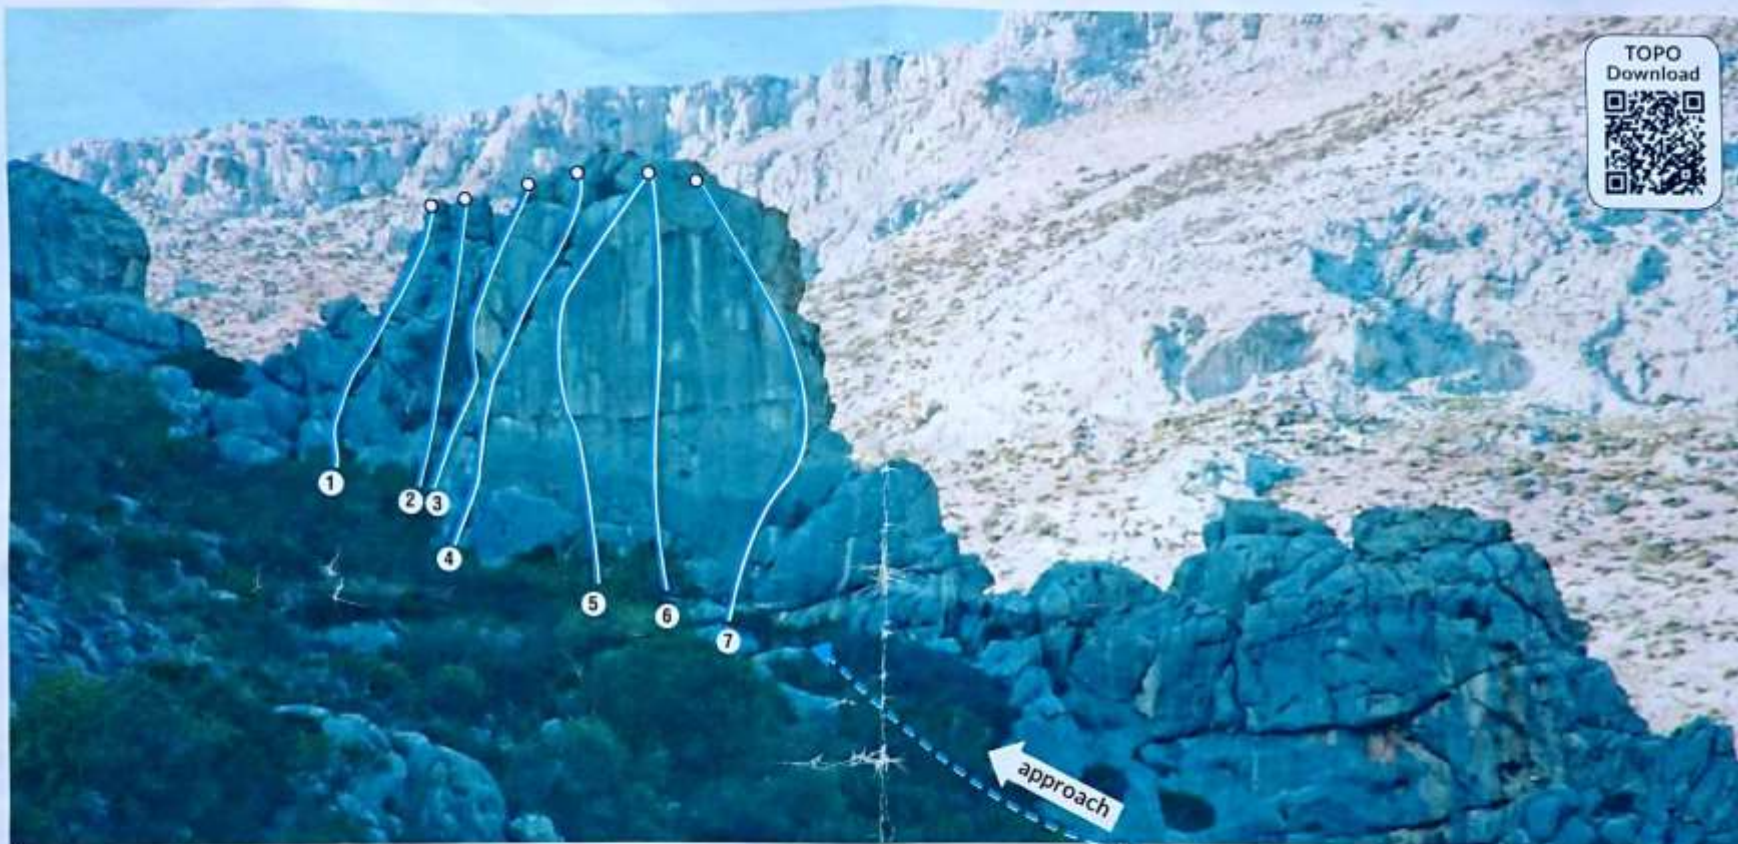

05 EL CHORRO | SECTOR ROCA BELLA SOUTH

GPS: N.36.54.796 W.004.44.112

© Climbing-Lodge.com 2018

01. Tick 3+
02. Trick 4
03. Track 4+
04. Nora's Stiege 4+
05. loved Grit 6b+
06. la placa atacar 7b
07. eastcoast 6b+

approach from the north side

GUESTHOUSE, APARTMENTS,
CLIMBING-SCHOOL & TOPO DOWNLOAD
www.Climbing-Lodge.com